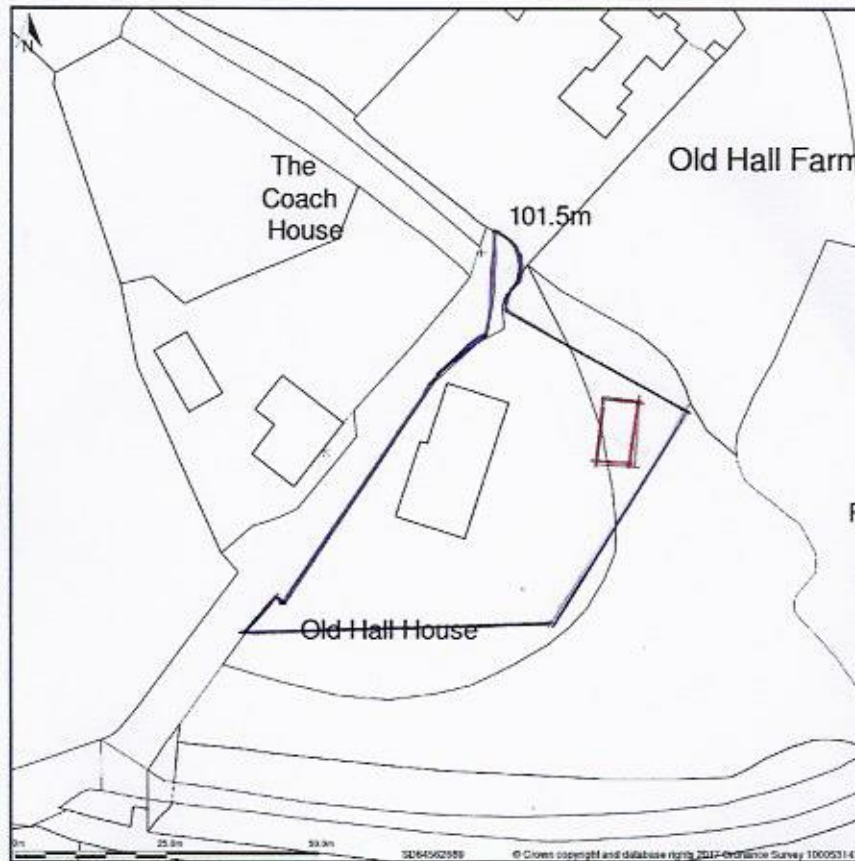

Old Hall House Old Hall Lane Pleasington Blackburn Blackburn With Darwen BB2 6RJ

Site Plan shows area bounded by: 364497.25, 426828.17 364638.67, 426969.59 (at a scale of 1:1250), OSGridRef: SD64562589. The representation of a road, track or path is no evidence of a right of way. The representation of features as lines is no evidence of a property boundary.

Produced on 18th Aug 2017 from the Ordnance Survey National Geographic Database and incorporating surveyed revision available at this date. Reproduction in whole or part is prohibited without the prior permission of Ordnance Survey. © Crown copyright 2017. Supplied by www.buyaplan.co.uk a licensed Ordnance Survey partner (100053143). Unique plan reference: #00251595-51C4F9